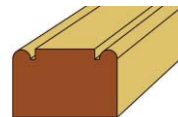

# Kitchen & Furniture Mouldings

All sizes are finished sizes. Standard lengths available 2.1 mtr to 3.0 mtr. Drawings are not to scale.

Tolerance allowed on all dimensions is 0.5mm. All P.A.R. profiles, mouldings and flooring are produced from natural timbers, colour and grain may vary within batches of timber supplied.

**Panel Profile**  
MDDP02 12 x 31mm

**Panel Profile**  
MDDP03 16 x 20mm

**Panel Profile**  
MDDP04 8 x 15mm

**Quadrant**  
QUAD01 12 x 12mm  
QUAD01 19 x 19mm

**Astragal**  
BDAS01 8 x 21mm

**Scotia**  
BDSC01 25 x 25mm

**Parting Bead**  
BDPT01 8 x 22mm

**Frame Bead**  
BDFR01 8 x 19mm  
BDFR01 8 x 32mm

**Single Quirk**  
MDSQ01 22 x 34.5mm

**Double Quirk**  
MDDQ01 22 x 34.5mm

*Groove section size to be specified by customer*