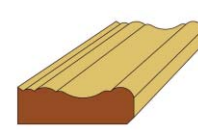

Lighting Pelmet
MDPL02 20 x 61mm