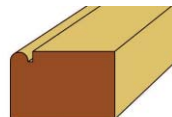

# Kitchen & Furniture Mouldings

All sizes are finished sizes. Standard lengths available 2.1 mtr to 3.0 mtr. Drawings are not to scale.

Tolerance allowed on all dimensions is 0.5mm. All P.A.R. profiles, mouldings and flooring are produced from natural timbers, colour and grain may vary within batches of timber supplied.

**Panel Profile**  
MDDP02 12 x 31mm

**Panel Profile**  
MDDP03 16 x 20mm

**Panel Profile**  
MDDP04 8 x 15mm

**Quadrant**  
QUAD01 12 x 12mm  
QUAD01 19 x 19mm

**Astragal**  
BDAS01 8 x 21mm

**Scotia**  
BDSC01 25 x 25mm

**Parting Bead**  
BDPT01 8 x 22mm

**Frame Bead**  
BDFR01 8 x 19mm  
BDFR01 8 x 32mm

**Single Quirk**  
MDSQ01 22 x 34.5mm

**Double Quirk**  
MDDQ01 22 x 34.5mm

*Groove section size to be specified by customer*