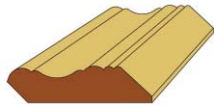

# Kitchen & Furniture Mouldings

All sizes are finished sizes. Standard lengths available 2.1 mtr to 3.0 mtr. Drawings are not to scale.

Tolerance allowed on all dimensions is 0.5mm. All P.A.R. profiles, mouldings and flooring are produced from natural timbers, colour and grain may vary within batches of timber supplied.

**Cornice**  
MDCR01 33 x 105mm

**Cornice**  
MDCR02 20 x 82mm

**Cornice**  
MDCR03 20 x 82mm

**Cornice**  
MDCR04 21 x 102mm

**Cornice**  
MDCR07 23 x 119mm

**Cornice**  
MDCR08 22 x 118mm

**Internal Coving**  
MDCI01 20 x 78mm