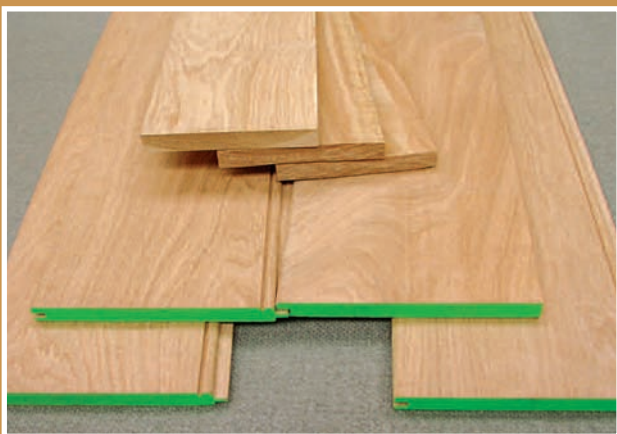

Riverside Sawmills, Boroughbridge,
North Yorkshire, YO51 9LJ.

Tel: 01423 322370

Fax: 01423 324334/323810

Email: sales@john-boddy-timber.ltd.uk
www.john-boddy-timber.ltd.uk

Self Assembly Kits

5 Piece Kit - fits up to a 950mm opening and contains

- 4 pieces of timber 20 x 190mm x 2.1mtrs
- 1 piece of timber 20 x 200mm
- 3 Cross Braces 950 x 160mm x 20mm planed all round
- Pack of 24 Oak plugs and screws

4 Piece Kit - fits up to a 760mm opening and contains

- 3 pieces of timber 20 x 190mm x 2.1mtrs
- 1 piece of timber 20 x 200mm
- 3 Cross Braces 760 x 160 x 20mm planed all round
- Pack of 24 Oak plugs and screws

Diagonal oak braces are available as an optional extra.